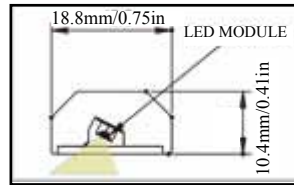

Dimension

Light Angle

0 Degree

27 Degrees (Standard)

Features & Benefits

- Input voltage: DC12V
- Color temperature: 3500K/5300K
- Operating temperature: -30°C to +40°C
- Dimmable with remote control
- Custom sizes available (Max. 8')
- Best quality products with standard 2-year warranty
- Daisy chain and spider wires (available connections)

Specification (Stock Items)

Part Number	LMS12-300	LMS12-580	LMS12-860	LMS12-1140	LMS12-1420
Input Voltage	DC 12V				
Wattage	4W	8W	12W	16W	20W
Luminous Efficacy	68lm/w (WW) 83lm/w (CW)	68lm/w (WW) 83lm/w (CW)	68lm/w (WW) 83lm/w (CW)	68lm/w (WW) 83lm/w (CW)	68lm/w (WW) 83lm/w (CW)
Luminous Flux	272(WW) 332(CW)	522(WW) 664(CW)	816(WW) 996(CW)	1088(WW) 1328(CW)	1360(WW) 1660(CW)
Color Options	warm / pure white				
Light Length (L)	300mm / 11.80in	580mm / 22.80in	860mm / 33.90in	1140mm / 44.90in	1420mm/55.90in
Operating Temperature	-30 °C (-40 ° F) ~ + 40 °C (+104 °F)				
Certification	UL / cUL, CE				
Expected Lifespan	30,000 ~ 50,000 hrs				