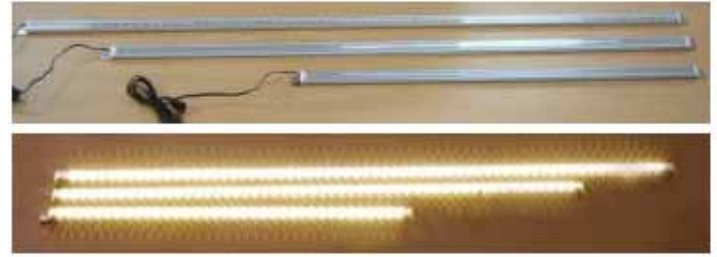

Dimension

Light Angle

0 Degree

27 Degrees (Standard)

Features & Benefits

- Input voltage: DC12V
- Color temperature: 3500K/5300K
- Operating temperature: -30°C to +40°C
- Dimmable with remote control
- Custom sizes available (Max. 8')
- Best quality products with standard 2-year warranty
- Daisy chain and spider wires (available connections)

Specification (Stock Items)

Part Number	LMS12-300	LMS12-580	LMS12-860	LMS12-1140	LMS12-1420
Input Voltage	DC 12V				
Wattage	4W	8W	12W	16W	20W
Luminous Efficacy	68lm/w (WW) 83lm/w (CW)	68lm/w (WW) 83lm/w (CW)	68lm/w (WW) 83lm/w (CW)	68lm/w (WW) 83lm/w (CW)	68lm/w (WW) 83lm/w (CW)
Luminous Flux	272(WW) 332(CW)	522(WW) 664(CW)	816(WW) 996(CW)	1088(WW) 1328(CW)	1360(WW) 1660(CW)
Color Options	warm / pure white				
Light Length (L)	300mm / 11.80in	580mm / 22.80in	860mm / 33.90in	1140mm / 44.90in	1420mm/55.90in
Operating Temperature	-30 °C (-40 ° F) ~ + 40 °C (+104 °F)				
Certification	UL / cUL, CE				
Expected Lifespan	30,000 ~ 50,000 hrs				