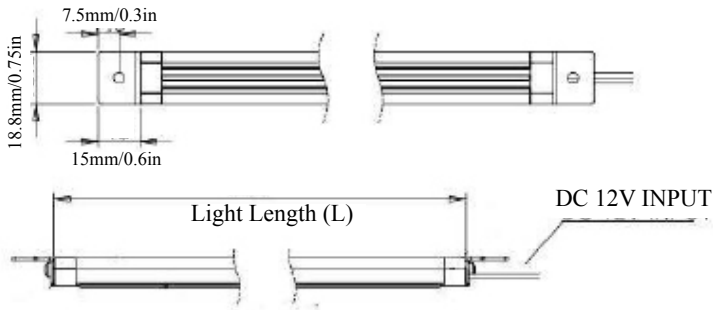

Dimension

Light Angle

0 Degree

27 Degrees (Standard)

Features & Benefits

- Input voltage: DC12V
- Color temperature: 3500K/5300K
- Operating temperature: -30°C to +40°C
- Dimmable with remote control
- Custom sizes available (Max. 8')
- Best quality products with standard 2-year warranty
- Daisy chain and spider wires (available connections)

Specification (Stock Items)

Part Number	LMS12-300	LMS12-580	LMS12-860	LMS12-1140	LMS12-1420
Input Voltage	DC 12V				
Wattage	4W	8W	12W	16W	20W
Luminous Efficacy	68lm/w (WW) 83lm/w (CW)	68lm/w (WW) 83lm/w (CW)	68lm/w (WW) 83lm/w (CW)	68lm/w (WW) 83lm/w (CW)	68lm/w (WW) 83lm/w (CW)
Luminous Flux	272(WW) 332(CW)	522(WW) 664(CW)	816(WW) 996(CW)	1088(WW) 1328(CW)	1360(WW) 1660(CW)
Color Options	warm / pure white				
Light Length (L)	300mm / 11.80in	580mm / 22.80in	860mm / 33.90in	1140mm / 44.90in	1420mm/55.90in
Operating Temperature	-30 °C (-40 ° F) ~ + 40 °C (+104 °F)				
Certification	UL / cUL, CE				
Expected Lifespan	30,000 ~ 50,000 hrs				