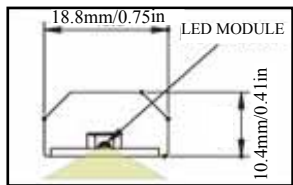

Dimension

Light Angle

0 Degree

27 Degrees (Standard)

Features & Benefits

- Input voltage: DC12V
- Color temperature: 3500K/5300K
- Operating temperature: -30°C to +40°C
- Dimmable with remote control
- Custom sizes available (Max. 8')
- Best quality products with standard 2-year warranty
- Daisy chain and spider wires (available connections)

Specification (Stock Items)

Part Number	LMS12-300	LMS12-580	LMS12-860	LMS12-1140	LMS12-1420
Input Voltage	DC 12V				
Wattage	4W	8W	12W	16W	20W
Luminous Efficacy	68lm/w (WW) 83lm/w (CW)	68lm/w (WW) 83lm/w (CW)	68lm/w (WW) 83lm/w (CW)	68lm/w (WW) 83lm/w (CW)	68lm/w (WW) 83lm/w (CW)
Luminous Flux	272(WW) 332(CW)	522(WW) 664(CW)	816(WW) 996(CW)	1088(WW) 1328(CW)	1360(WW) 1660(CW)
Color Options	warm / pure white				
Light Length (L)	300mm / 11.80in	580mm / 22.80in	860mm / 33.90in	1140mm / 44.90in	1420mm/55.90in
Operating Temperature	-30 °C (-40 ° F) ~ + 40 °C (+104 °F)				
Certification	UL / cUL, CE				
Expected Lifespan	30,000 ~ 50,000 hrs				